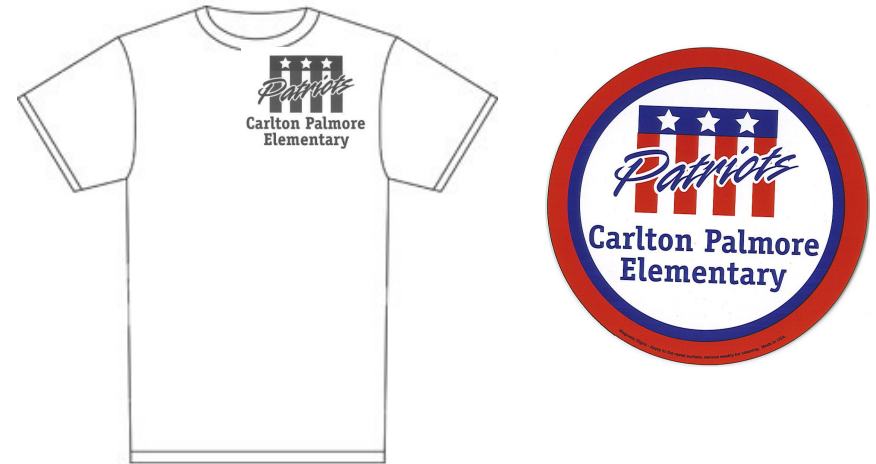

# Carlton Palmore T-Shirts & Magnets

Carlton Palmore Elementary T-Shirts and car magnets are now on sale in the front office. You or your child can come to the office between 7:30 a.m. and 7:55 a.m. before school to purchase them.

**Please have exact cash or a check for the exact amount made payable to Carlton Palmore PTA.**

All shirts are solid colors and have a Carlton Palmore logo on the front. Sizes and styles available are: